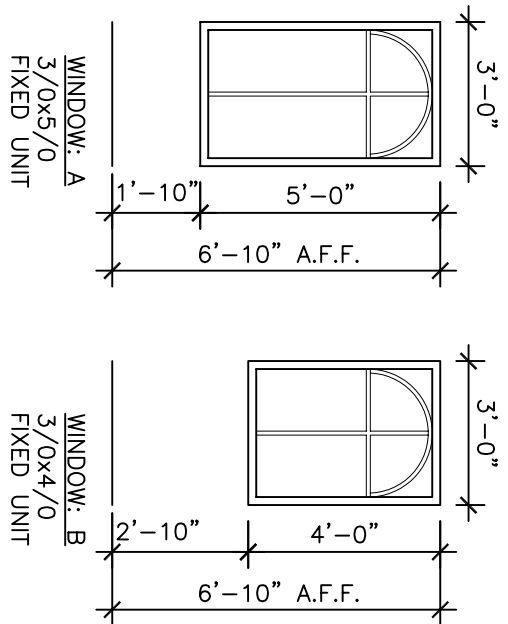

LEGEND

- ◀ REMOTE HEAD
- ⊠ EXIT SIGN
- ⊠ EMERGENCY LIGHT
- ⊠ FIRE EXTINGUISHER

WINDOW SCHEDULE

TYPE	FRAME	WIDTH	HEIGHT	FIXED UNITS	REMARKS
A	ALUM	3'-0"	5'-0"	5'-0"	
B	ALUM	3'-0"	4'-0"	4'-0"	

WINDOW TYPES

HARDWARE TYPES

- HARDWARE SET #1**
- 3 EA. HINGES
 - 1 THRESHOLD
 - 1 PUSH/PULL CLOSER
 - 1 THUMBTURN LOCKSET

DOOR SCHEDULE

#	TYPE	MATL	WIDTH	HEIGHT	THICK	FINISH	HDW GRP	FRAME FINISH	LITE	REMARKS
1	A	ALUM/GLASS	(2)3/0	6/8	1 3/4"	ALUM.	1	ALUM. STD	FULL	TEMPERED GLASS
2	B	ALUM/GLASS	3/0	6/8	1 3/4"	PAINT	1	PAINT	FULL	TEMPERED GLASS
3	A	ALUM/GLASS	(2)3/0	6/8	1 3/4"	ALUM.	1	ALUM. STD	FULL	TEMPERED GLASS
4	B	INSULATED METAL	3/0	6/8	1 3/4"	PAINT	1	PAINT	FULL	TEMPERED GLASS