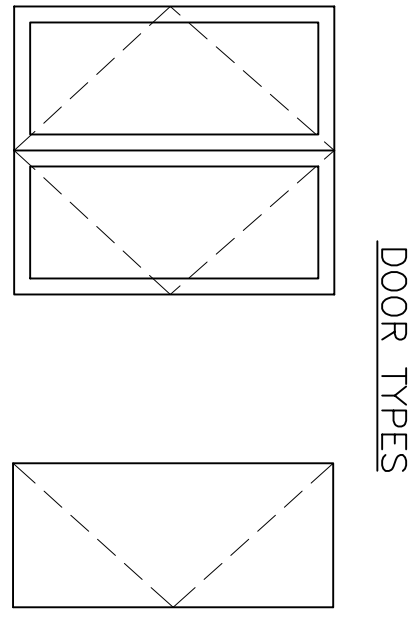

LEGEND

- ◀ REMOTE HEAD
- ⊠ EXIT SIGN
- ⊠ EMERGENCY LIGHT
- ⊠ FIRE EXTINGUISHER

WINDOW SCHEDULE

TYPE	FRAME	WIDTH	HEIGHT	FIXED UNITS	REMARKS
A	ALUM	3'-0"	5'-0"	5'-0"	
B	ALUM	3'-0"	4'-0"	4'-0"	

WINDOW TYPES

HARDWARE TYPES

- HARDWARE SET #1**
- 3 EA. HINGES
 - 1 THRESHOLD
 - 1 PUSH/PULL CLOSER
 - 1 THUMBTURN LOCKSET

DOOR SCHEDULE

#	TYPE	MATL	WIDTH	HEIGHT	THICK	FINISH	HDW GRP	FRAME FINISH	LITE	REMARKS
1	A	ALUM/GLASS	(2)3/0	6/8	1 3/4"	ALUM.	1	ALUM. STD	FULL	TEMPERED GLASS
2	B	ALUM/GLASS	3/0	6/8	1 3/4"	PAINT	1	PAINT	FULL	TEMPERED GLASS
3	A	ALUM/GLASS	(2)3/0	6/8	1 3/4"	ALUM.	1	ALUM. STD	FULL	TEMPERED GLASS
4	B	INSULATED METAL	3/0	6/8	1 3/4"	PAINT	1	PAINT	FULL	TEMPERED GLASS