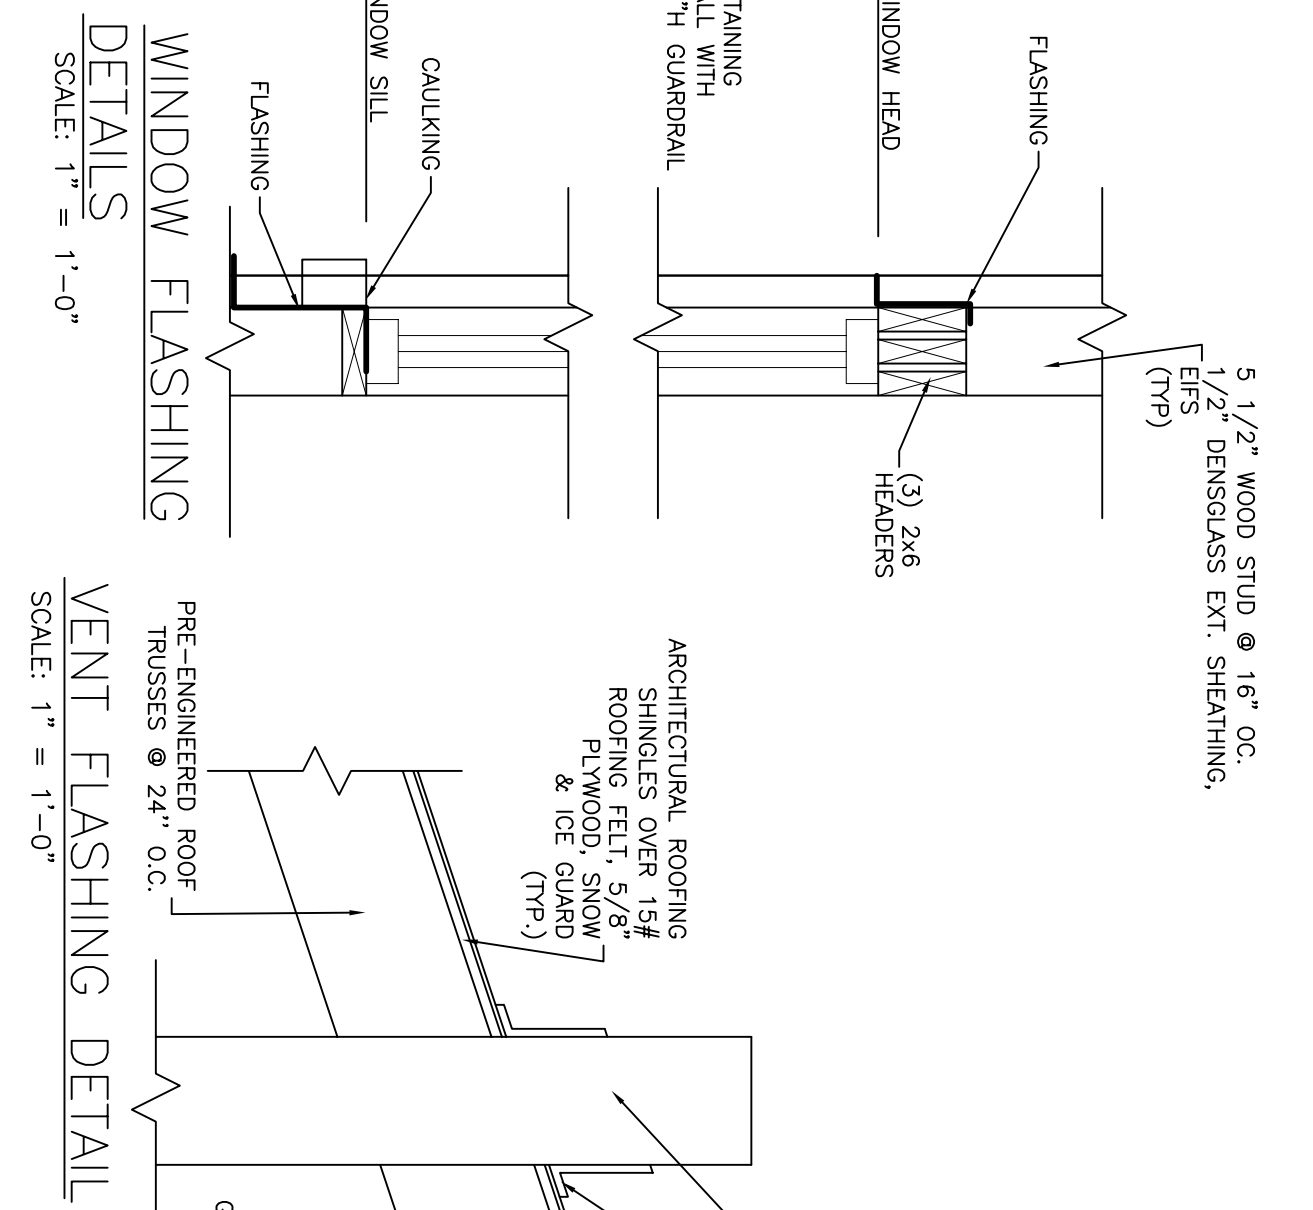

LEGEND

- ◀ REMOTE HEAD
- ⊠ EXIT SIGN
- ⊠ EMERGENCY LIGHT
- ⊠ FIRE EXTINGUISHER

WINDOW SCHEDULE

TYPE	FRAME	WIDTH	HEIGHT	FIXED UNITS	REMARKS
A	ALUM	3'-0"	5'-0"	5'-0"	
B	ALUM	3'-0"	4'-0"	4'-0"	

WINDOW TYPES

HARDWARE TYPES

- HARDWARE SET #1**
- 3 EA. HINGES
 - 1 THRESHOLD
 - 1 PUSH/PULL CLOSER
 - 1 THUMBTURN LOCKSET

DOOR SCHEDULE

#	TYPE	MATL	WIDTH	HEIGHT	THICK	FINISH	HDW GRP	FRAME FINISH	LITE	REMARKS
1	A	ALUM/GLASS	(2)3/0	6/8	1 3/4"	ALUM.	1	ALUM. STD	FULL	TEMPERED GLASS
2	B	ALUM/GLASS	3/0	6/8	1 3/4"	PAINT	1	PAINT	FULL	TEMPERED GLASS
3	A	ALUM/GLASS	(2)3/0	6/8	1 3/4"	ALUM.	1	ALUM. STD	FULL	TEMPERED GLASS
4	B	INSULATED METAL	3/0	6/8	1 3/4"	PAINT	1	PAINT	FULL	TEMPERED GLASS