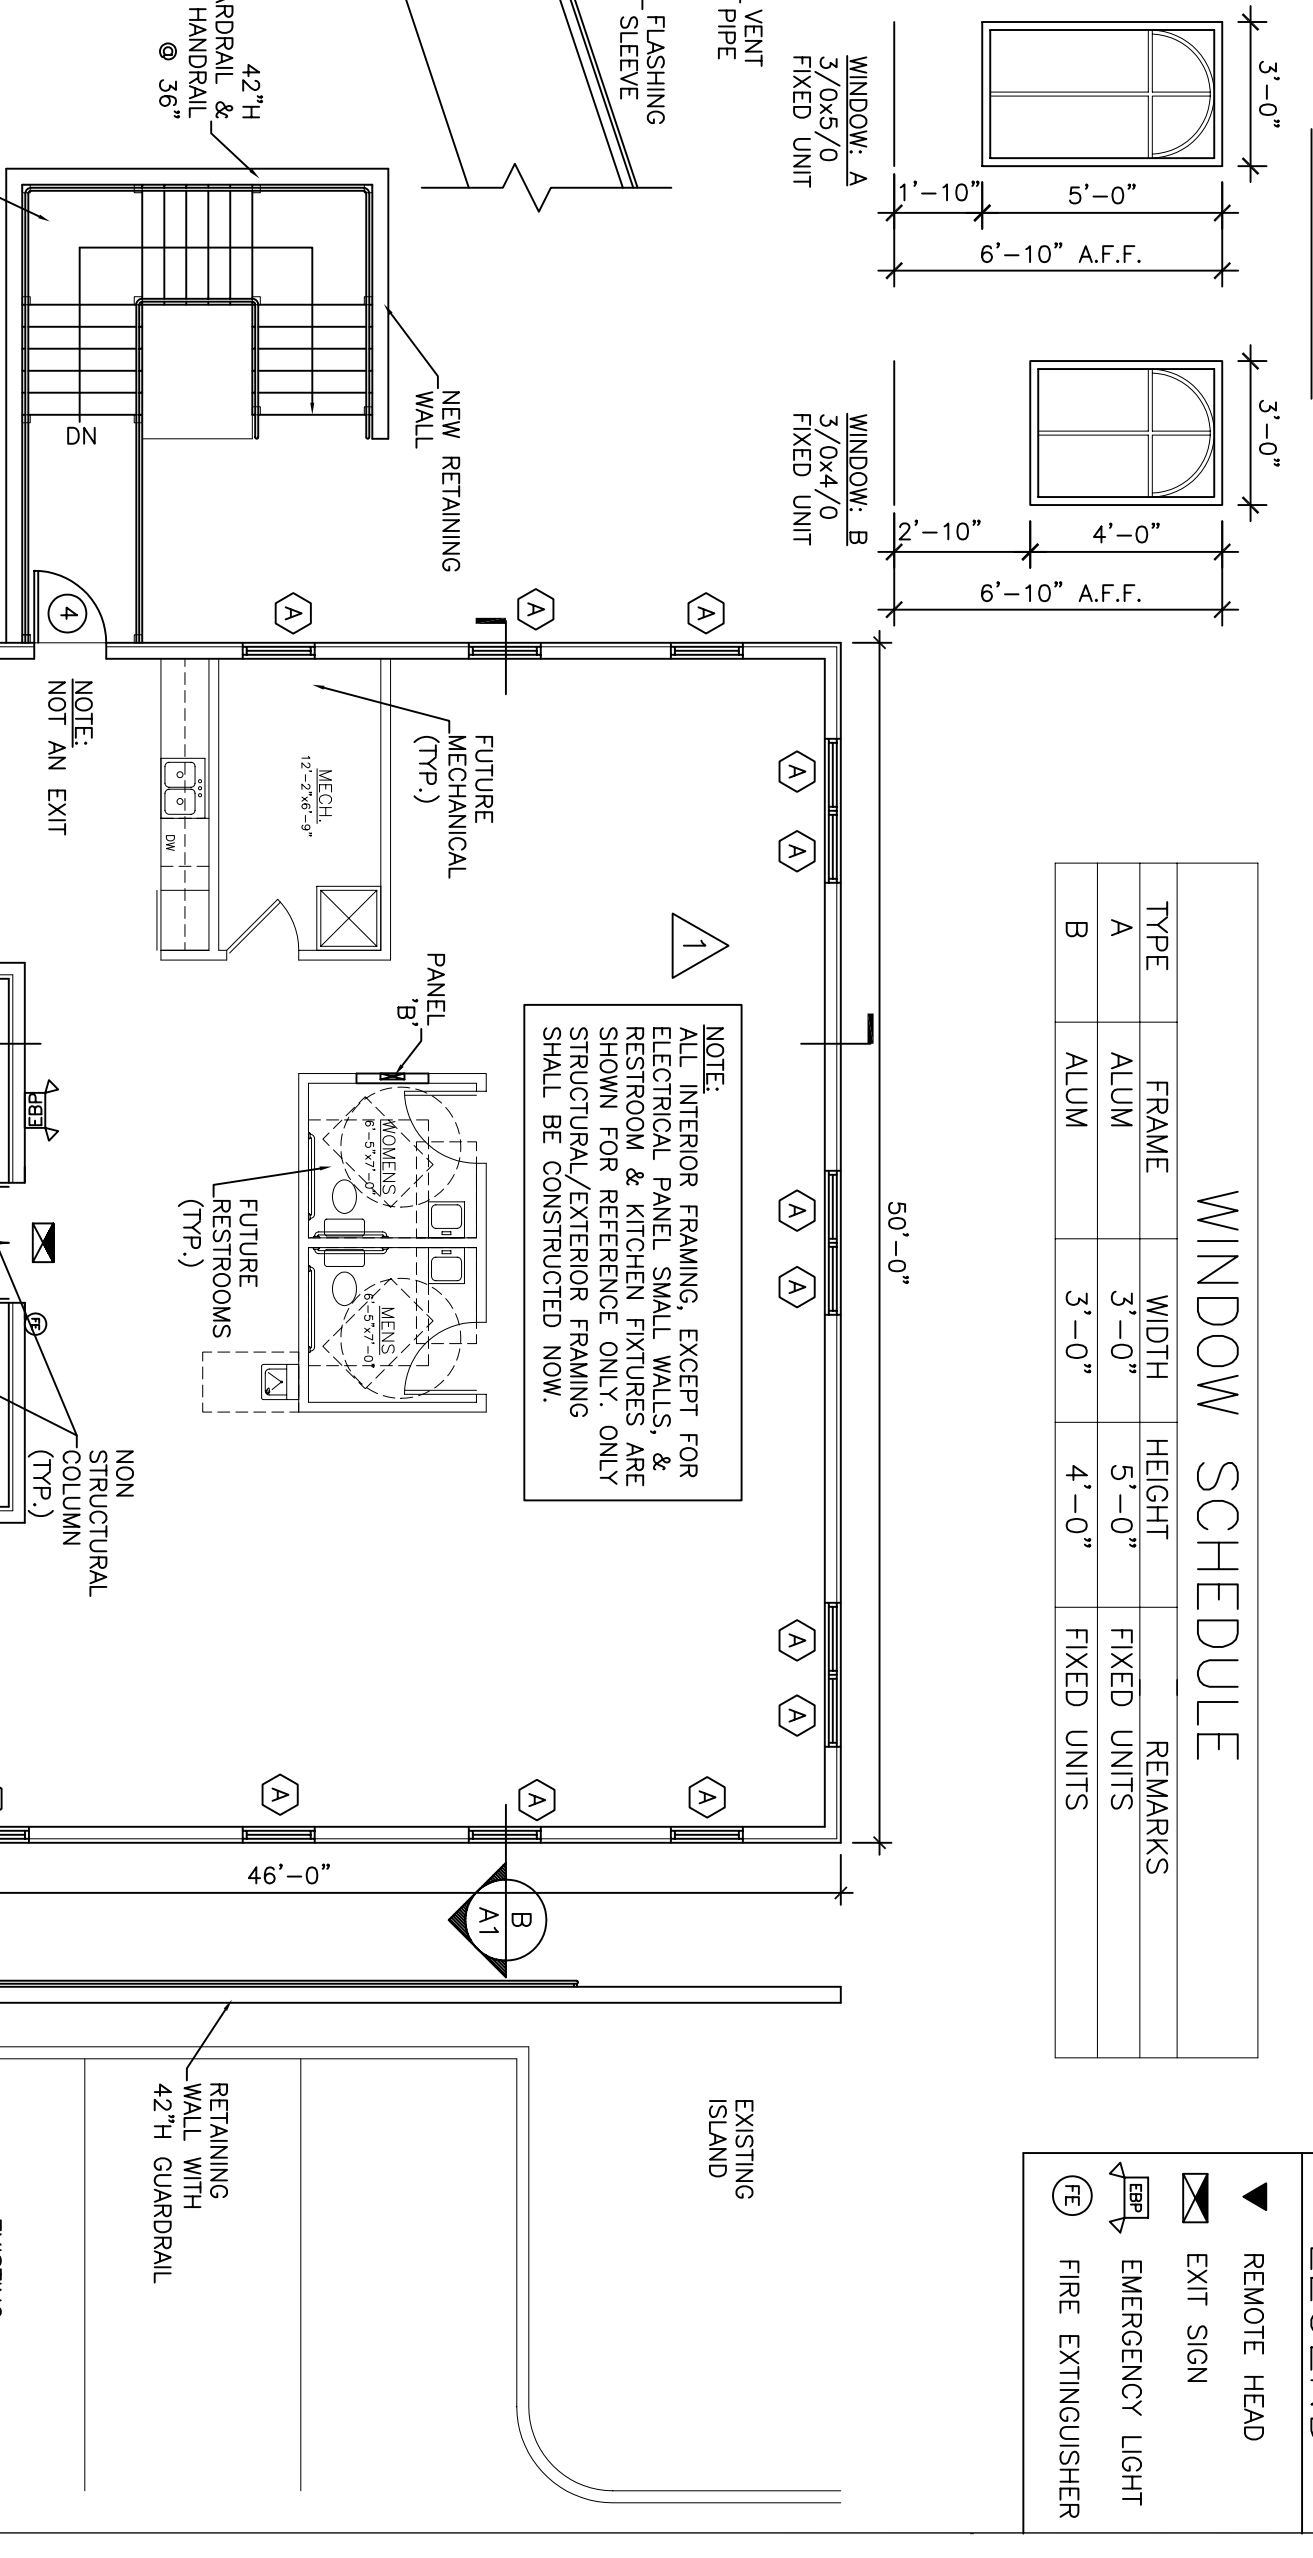

LEGEND

- ◀ REMOTE HEAD
- ⊠ EXIT SIGN
- ⊠ EMERGENCY LIGHT
- ⊠ FIRE EXTINGUISHER

WINDOW SCHEDULE

TYPE	FRAME	WIDTH	HEIGHT	FIXED UNITS	REMARKS
A	ALUM	3'-0"	5'-0"	5'-0"	
B	ALUM	3'-0"	4'-0"	4'-0"	

WINDOW TYPES

HARDWARE TYPES

- HARDWARE SET #1**
- 3 EA. HINGES
 - 1 THRESHOLD
 - 1 PUSH/PULL CLOSER
 - 1 THUMBTURN LOCKSET

DOOR SCHEDULE

#	TYPE	MATL	WIDTH	HEIGHT	THICK	FINISH	HDW GRP	FRAME FINISH	LITE	REMARKS
1	A	ALUM/GLASS	(2)3/0	6/8	1 3/4"	ALUM.	1	ALUM. STD	FULL	TEMPERED GLASS
2	B	ALUM/GLASS	3/0	6/8	1 3/4"	PAINT	1	PAINT	FULL	TEMPERED GLASS
3	A	ALUM/GLASS	(2)3/0	6/8	1 3/4"	ALUM.	1	ALUM. STD	FULL	TEMPERED GLASS
4	B	INSULATED METAL	3/0	6/8	1 3/4"	PAINT	1	PAINT	FULL	TEMPERED GLASS