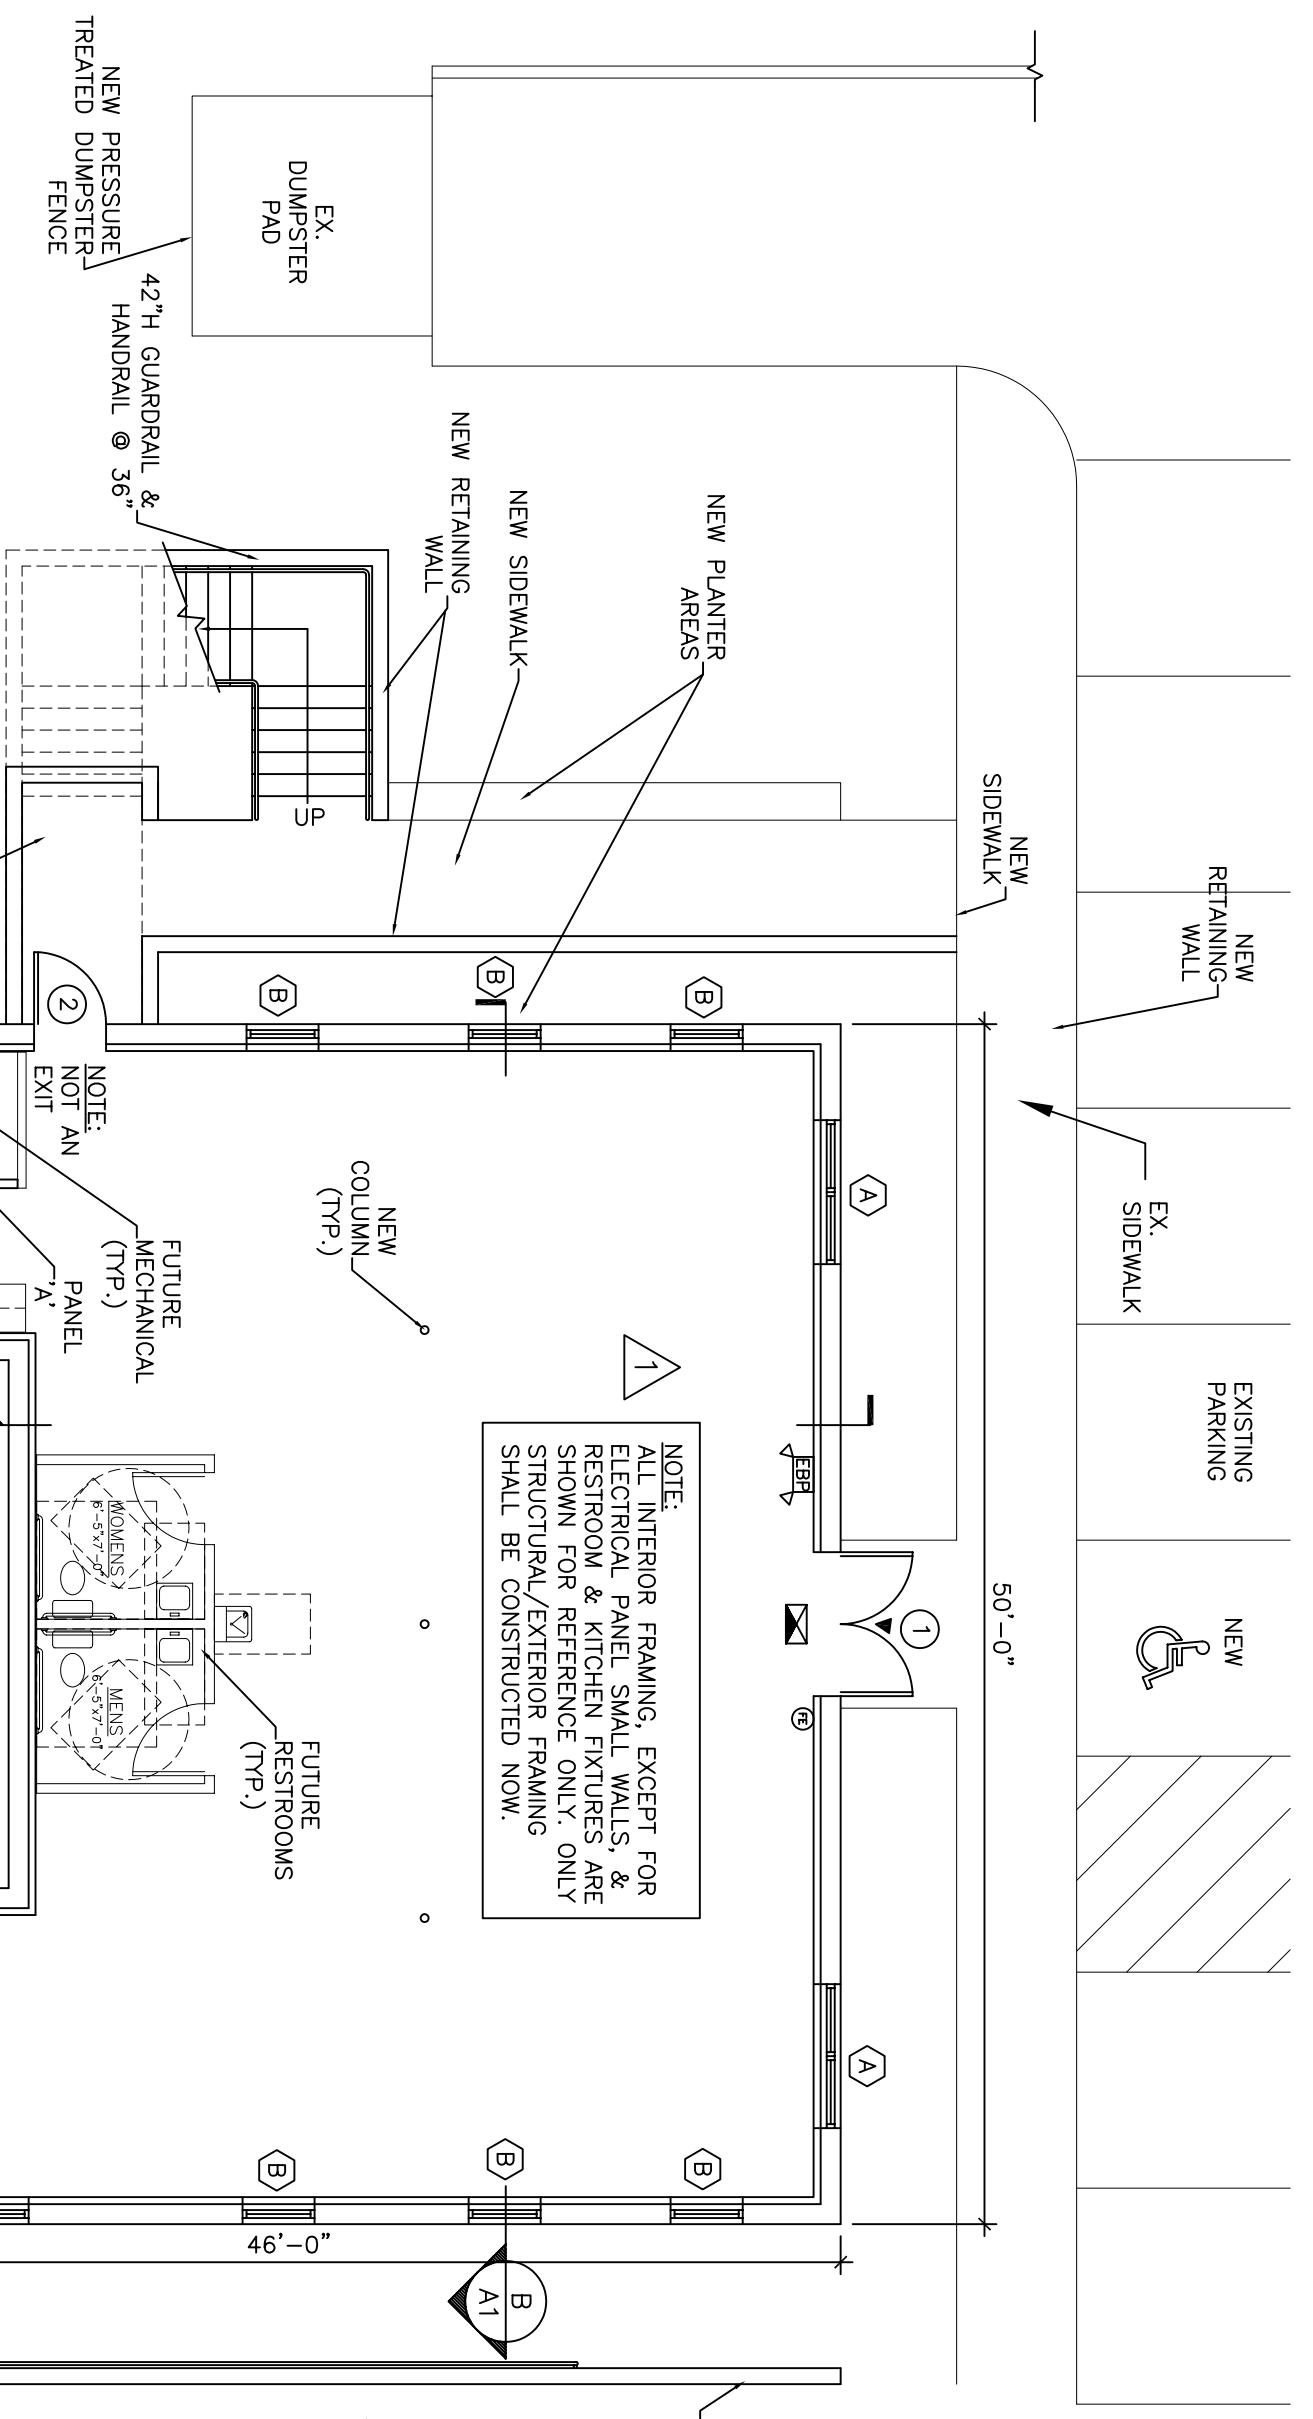

LEGEND

- ◀ REMOTE HEAD
- ⊠ EXIT SIGN
- ⊠ EMERGENCY LIGHT
- ⊠ FIRE EXTINGUISHER

WINDOW SCHEDULE

TYPE	FRAME	WIDTH	HEIGHT	FIXED UNITS	REMARKS
A	ALUM	3'-0"	5'-0"	5'-0"	
B	ALUM	3'-0"	4'-0"	4'-0"	

WINDOW TYPES

HARDWARE TYPES

- HARDWARE SET #1**
- 3 EA. HINGES
 - 1 THRESHOLD
 - 1 PUSH/PULL CLOSER
 - 1 THUMBTURN LOCKSET

DOOR SCHEDULE

#	TYPE	MATL	WIDTH	HEIGHT	THICK	FINISH	HDW GRP	FRAME FINISH	LITE	REMARKS
1	A	ALUM/GLASS	(2)3/0	6/8	1 3/4"	ALUM.	1	ALUM. STD	FULL	TEMPERED GLASS
2	B	ALUM/GLASS	3/0	6/8	1 3/4"	PAINT	1	PAINT	FULL	TEMPERED GLASS
3	A	ALUM/GLASS	(2)3/0	6/8	1 3/4"	ALUM.	1	ALUM. STD	FULL	TEMPERED GLASS
4	B	INSULATED METAL	3/0	6/8	1 3/4"	PAINT	1	PAINT	FULL	TEMPERED GLASS